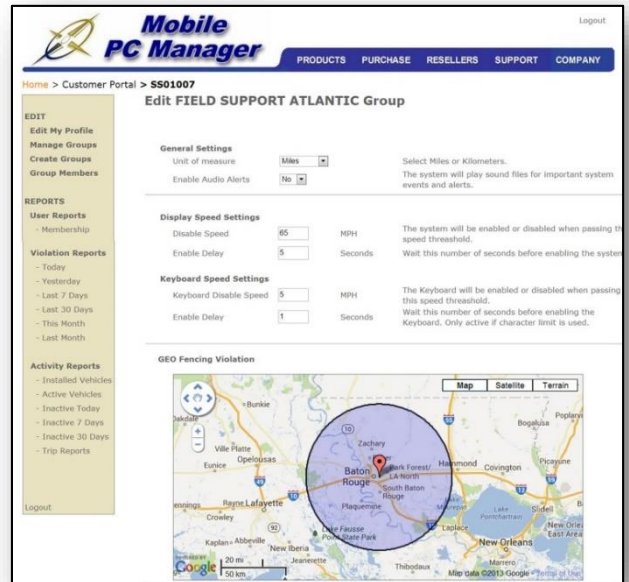

Why Your Agency Needs ScreenSafe

ScreenSafe is a Windows software only solution that allows a law enforcement agency to limit the officers ability to type while driving. The MDT keyboard can be either partially or completely disabled when the vehicle exceeds a specific speed. ScreenSafe does not interfere with any applications running on the MDT.

Law enforcement agencies can now ensure their existing "typing while driving" safety policies are being implemented by officers in the field. If an emergency, the officer can choose to override all restrictions and regain control of the MDT at any speed; a report of all overrides are recorded.

What is the Cost of an Officer Involved Distracted Driving Accident?

A great way to demonstrate your agency's commitment to reducing distracted driving accidents is by taking a pro-active stance to restrict typing without limiting your officers access to the MDT when needed.

For a fraction of the cost of settling a single officer caused distracted driving accident you could equip your entire department with ScreenSafe. With ScreenSafe you can ensure officers are not only complying with departmental policies, but also are not putting the city or county at risk for a million dollar lawsuit.

Key Features

- Disable Keyboard and/or Display
- Highly Customizable
- Web Based Administration
- Supports 5 to 5,000 vehicles
- Real Time Wireless Updates
- "Quick Peek" override option

Minimum System Requirements

- Windows XP, Vista, Windows 7, Windows 8 or Windows 10
- 20 MB of Hard Drive
- 512 MB of memory
- CPU 1.8MHz or greater
- Wireless Communication

Internal GPS Port Splitter & Sensor Program

This **FREE Feature** allows you to use either your Existing Internal GPS Antenna, GSM Locator or external GPS Antenna.

For More Information on ScreenSafe

visit: www.MobilePCManager.com